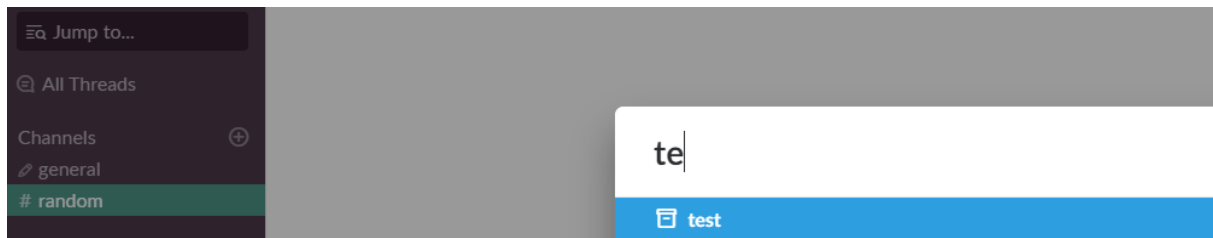

There are 2 standard channels available "general" and "random". General will be used for general announcements. For every event that takes place, a specific channel will be created.

Slack – APP – available in App & Google Playstore

Webbrowser - <https://gofilex-live.slack.com/>

You can find the correct channel by clicking on "Channels" or by entering the name of the relevant event at "Jump to"

Via live.gofilex.com you can all so find a direct link to the correct chat channel per Event.